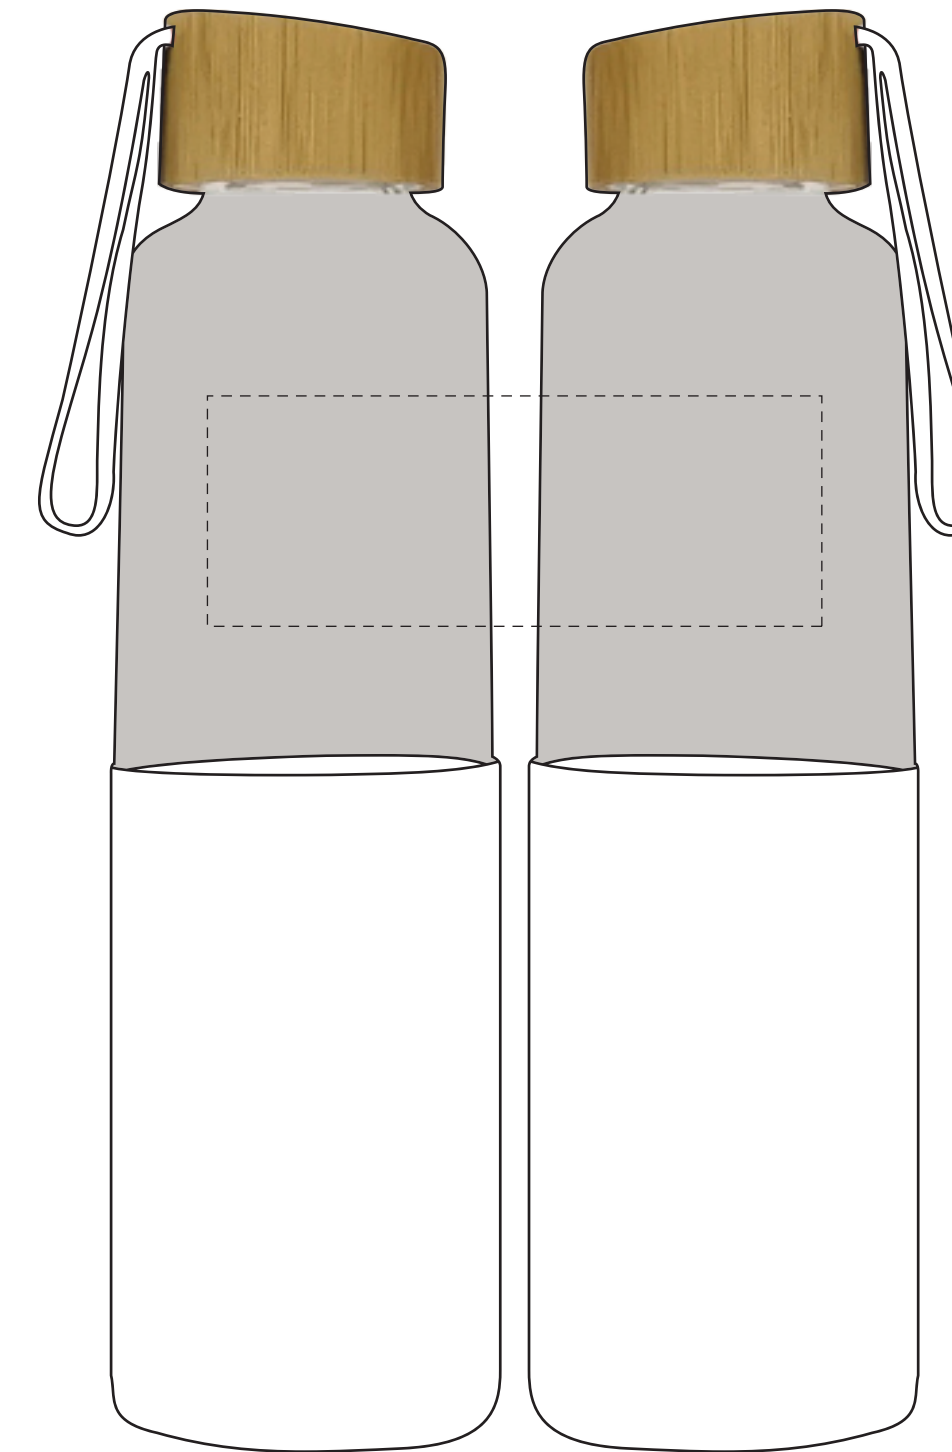

STANDARD SILK-SCREEN

F.P.O.

Dashed Line For Imprint Area Only, Will Not Print.

1"	Artist/Date :	Item # : 50001	Proofing:
0.5"	Order # :	Imprint Size : 2" W x 1.5" H	
	Ship Date :	Imprint Type : Standard Silk-Screen	
	Imprint Color :		
0"	Item Color :		

**COMPOSITE
NOT ACTUAL SIZE**

Wraparound

F.P.O.

Dashed Line For Imprint Area Only, Will Not Print.

1"	Artist/Date :	Item # : 50001	Proofing:
0.5"	Order # :	Wraparound	
	Ship Date :	Imprint Size : 4" W x 1.5" H	
	Imprint Color :	Imprint Type : Standard Silk-Screen	
0"	Item Color :		

**COMPOSITE
NOT ACTUAL SIZE**